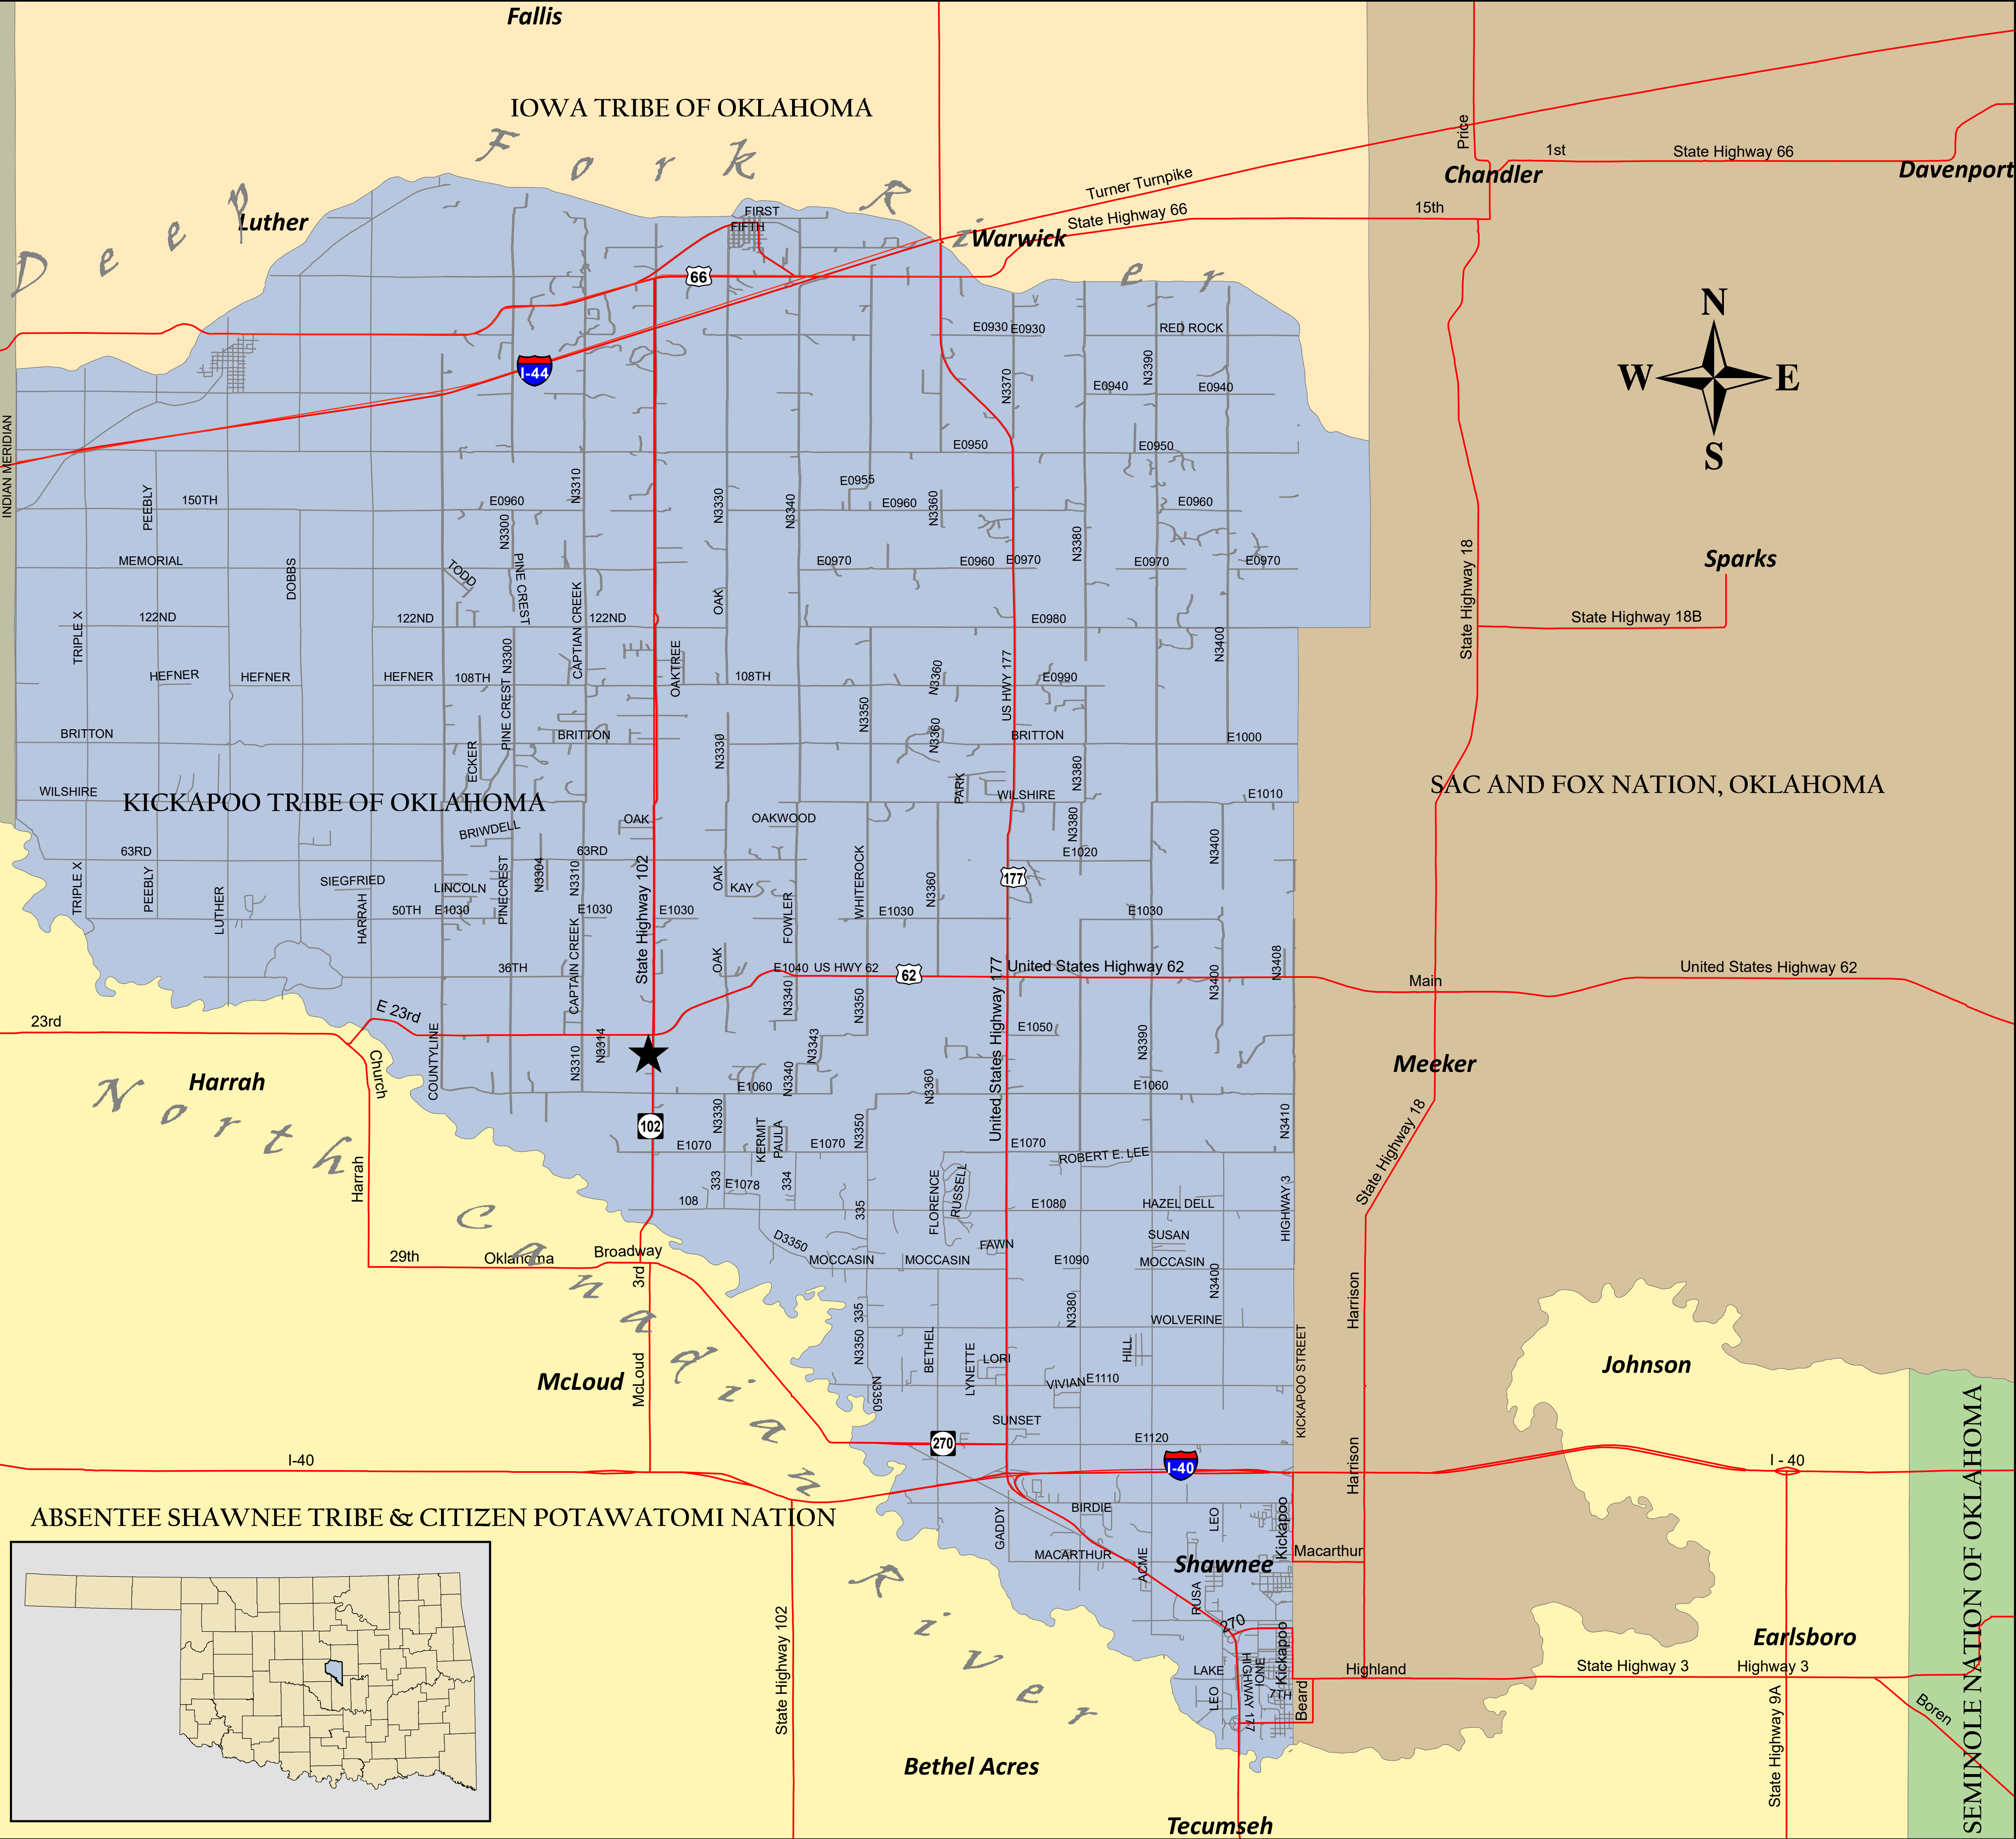

Kickapoo Tribal Health Center

Legend

- Primary Roads
- KICKAPOO TRIBE OF OKLAHOMA
- ABSENTEE SHAWNEE TRIBE & CITIZEN POTAWATOMI NATION
- IOWA TRIBE OF OKLAHOMA
- SAC AND FOX NATION OKLAHOMA
- SEMINOLE NATION OF OKLAHOMA
- UNASSIGNED LAND
- ★ KICKAPOO TRIBAL HEADQUARTERS

Prepared by Darren Shields, Environmental Director of the Kickapoo Tribe of Oklahoma. Data provided by the Inter-Tribal Environmental Council and Kickapoo Geodatabase. This map was created on 28 March 2018. All information in this map is subject to validation.

Edmond
Arcadia
2nd
John Kilpatrick
I-35
Lake Aluma
Forest Park
Spencer
Nicoma Park
Choctaw
Midwest City
Del City
I-240
Oklahoma City
Moore
Norman

Fallis
IOWA TRIBE OF OKLAHOMA
Deep Fork
Luther
Warwick
Chandler
Davenport
Price
1st
State Highway 66
15th
Sparks
State Highway 18B
SAC AND FOX NATION, OKLAHOMA
United States Highway 62
Main
Meeker
Harrah
McLoud
Johnson
Shawnee
Earlsboro
Highland
State Highway 3
Highway 3
I-40
State Highway 9A
Boren
SEMINOLE NATION OF OKLAHOMA
Bethel Acres
Tecumseh