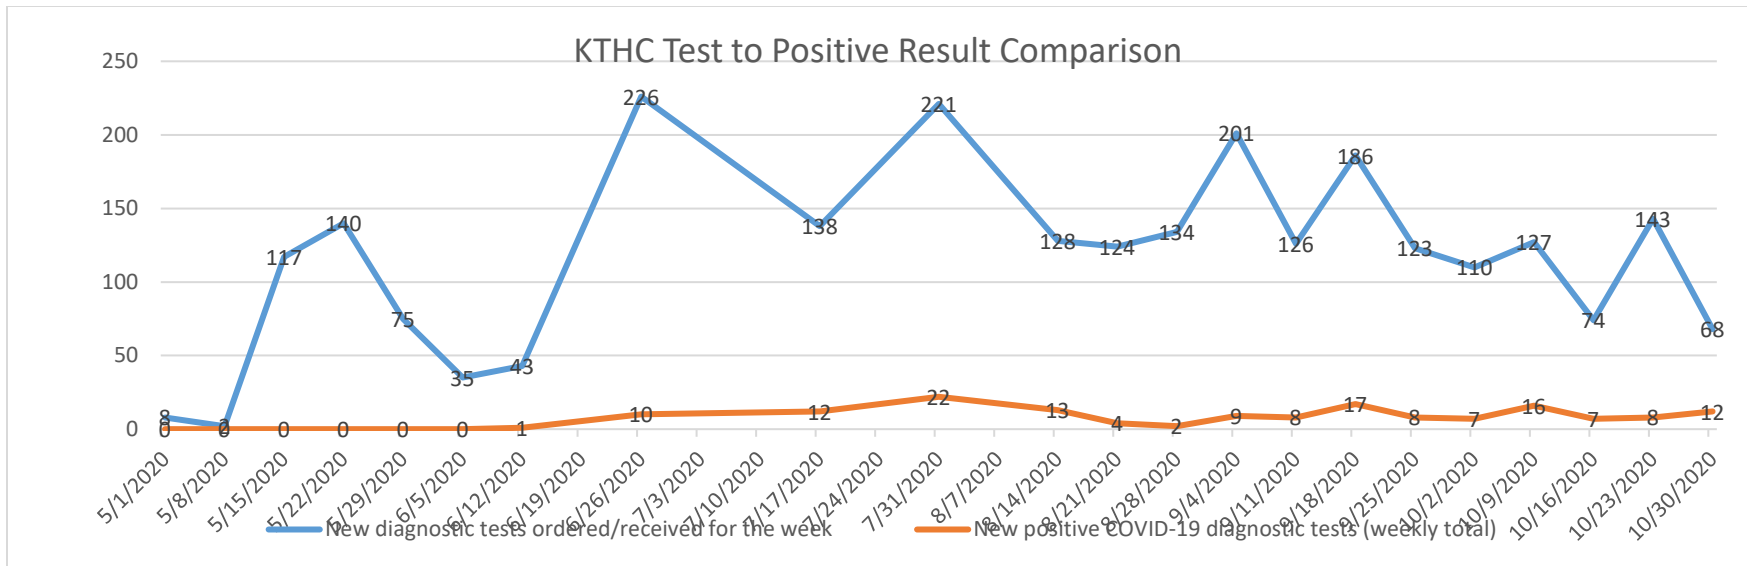

COVID -19 WEEKLY POSITIVE TEST RESULTS

	Tests	Positive	Negative
Aug-20	124	4	120
Weekly Totals	134	2	132
	201	9	192
	126	8	118
	186	17	169
	123	8	115
	110	7	103
	127	16	111
74	7	67	
143	8	135	
Oct-20	50	12	51
	1416	98	1318

= 93% Negative